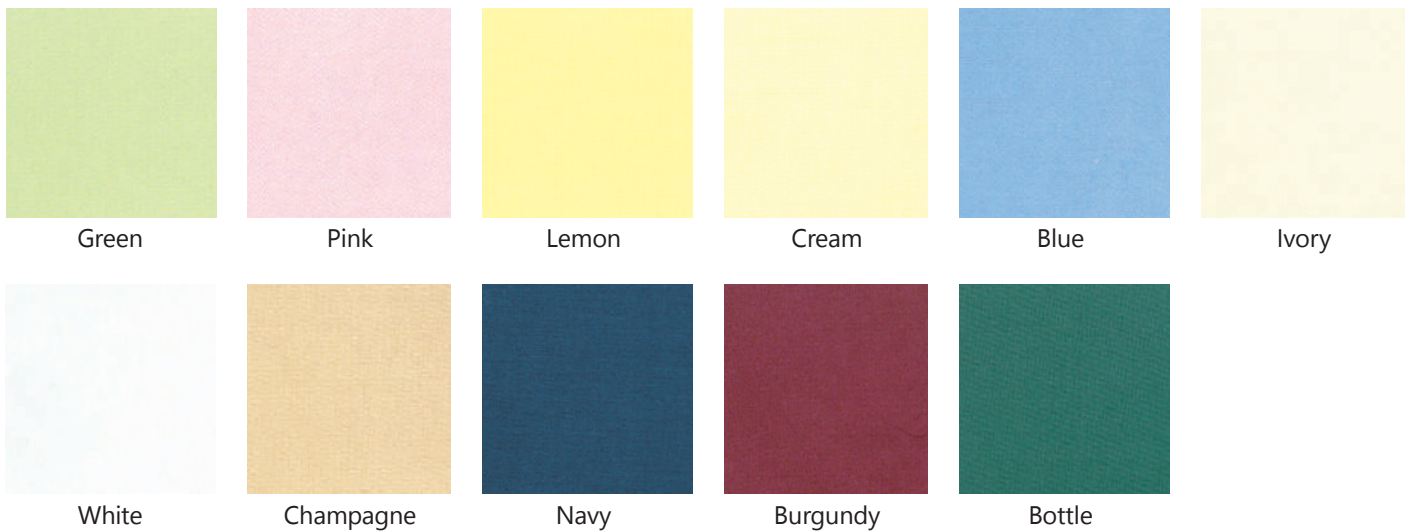

PLAIN DYE - INHERENTLY FLAME RETARDANT

Sheets, pillowcases, duvet covers and valances

100% polyester plain Gardtex washable at 71° for thermal disinfection and inherently flame retardant to BS 7175 & 5867

Item	Size
Flat sheet:	Single 70 x 100"
Fitted sheet:	Single 3' x 6'3"
Base valance with 12" frill:	Single 3' x 6'3"
Duvet cover plain popped end:	Single 54 x 78"
Duvet cover plain envelope end:	Single 54 x 78"
Pillowcase plain (housewife):	19 x 29"
Pillowcase V shape:	

A range of bed runners and curtains to complement the Gardtex printed and plain bedding.

Bespoke sizes

Gailarde has its own UK factory where we have the ability to manufacture bespoke sizes upon request. This is the perfect option if you have items such as profile beds or air mattresses. Please contact us for more information.

Please remember

In colour printing, delicate colours never reproduce exactly. The colours shown are therefore intended as a guide only.